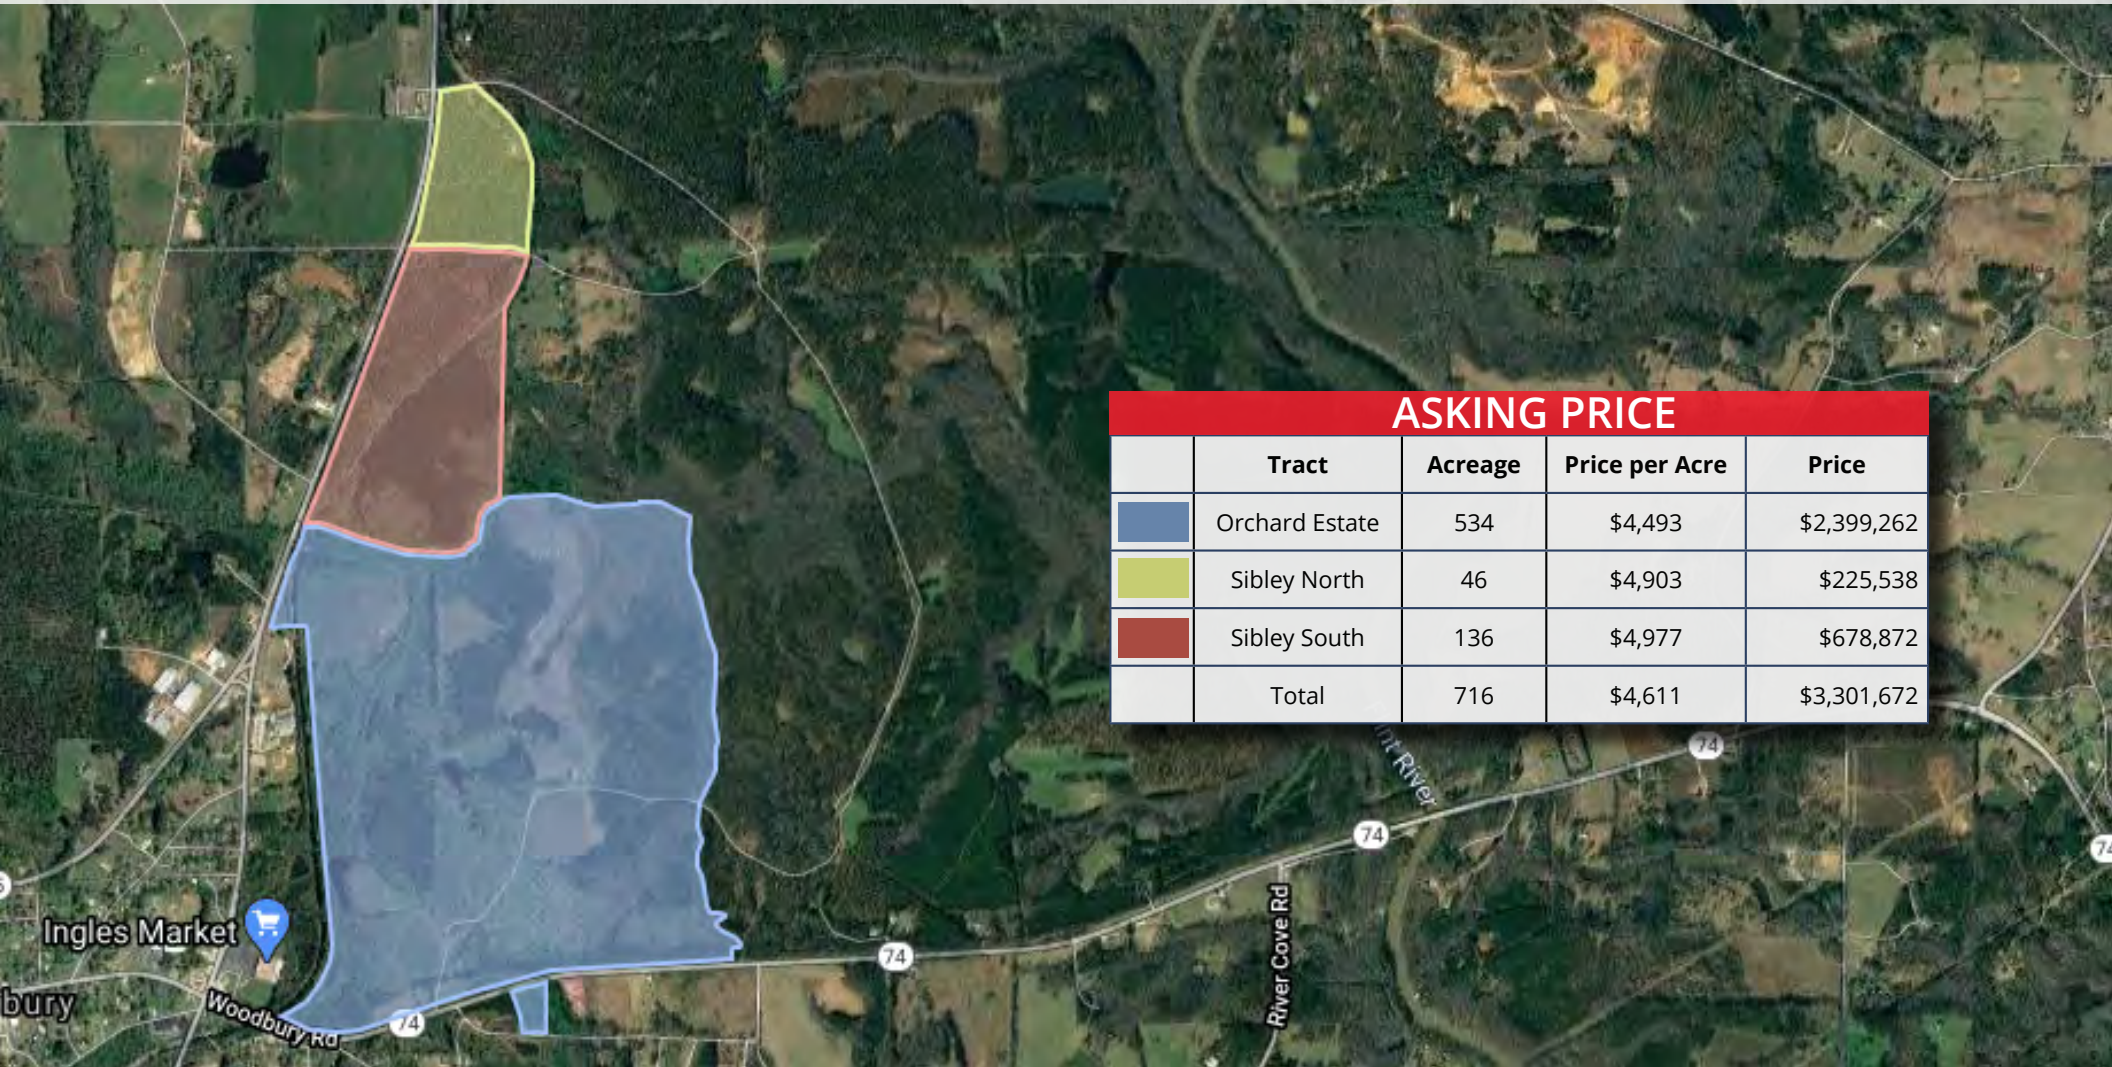

FOR SALE

716 ACRES OF PRIME HUNTING LAND

RIVER PINES
WOODBURY, GA

ASKING PRICE

	Tract	Acreage	Price per Acre	Price
	Orchard Estate	534	$4,493	$2,399,262
	Sibley North	46	$4,903	$225,538
	Sibley South	136	$4,977	$678,872
	Total	716	$4,611	$3,301,672

MACALLAN
REAL ESTATE

HEATH MILLIGAN
PRINCIPAL

404.647.4999

heath@macallanre.com

1642 Powers Ferry Road SE, Suite 250
Marietta, Georgia 30067