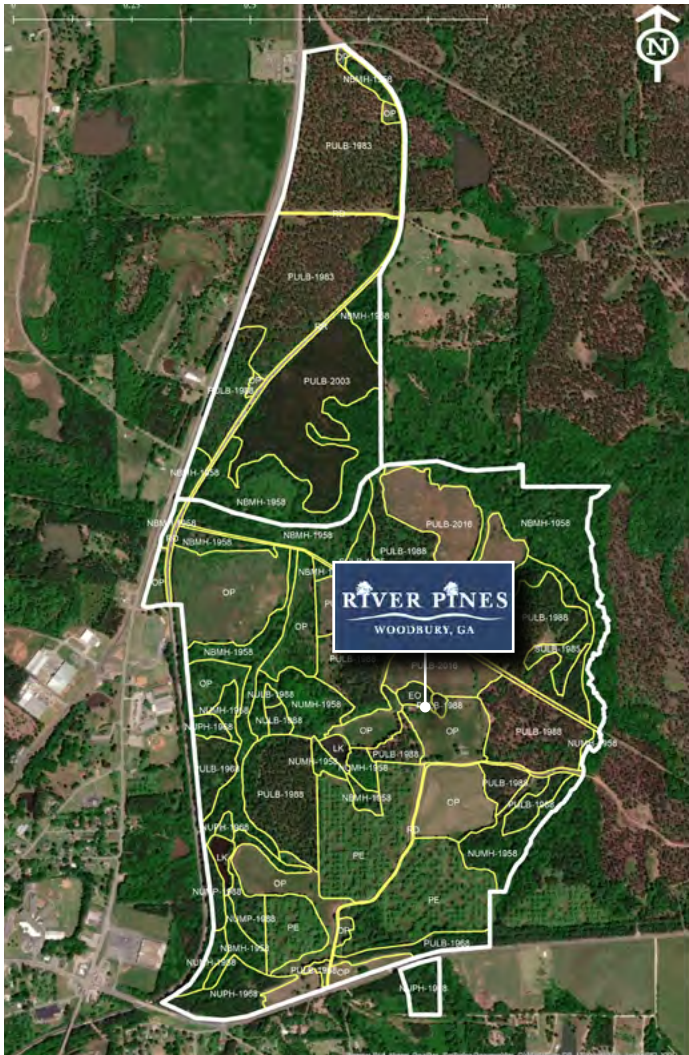

1642 Powers Ferry Road SE, Suite 250
Marietta, Georgia 30067

FOR SALE

716 ACRES OF PRIME HUNTING LAND

LAND USES	
TYPE	ACRES
Pine Plantation - Merchantable	262
Pine Plantation - Premerchantable	55
Natural Pine	82
Bottomland Hardwood	120
Pecan Orchard	71
Food Plots and Fields	103
Ponds (2)	5
Other Non Forest	17
TOTAL	716