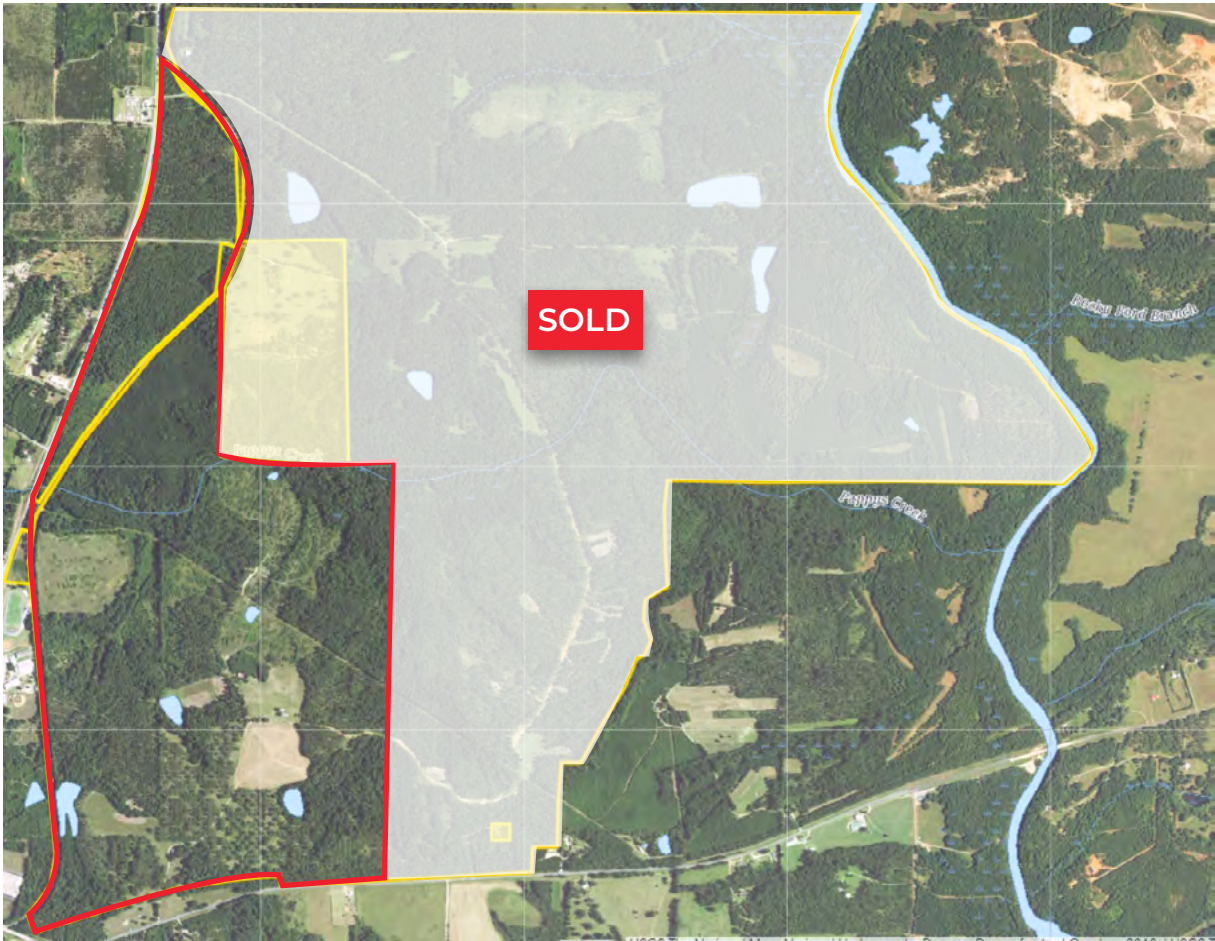

FOR SALE

716 ACRES OF PRIME HUNTING LAND

MACALLAN
REAL ESTATE

Information is deemed from reliable sources. No warranty is made as to its accuracy.

HEATH MILLIGAN
PRINCIPAL
404.647.4999
heath@macallanre.com
1642 Powers Ferry Road SE, Suite 250
Marietta, Georgia 30067